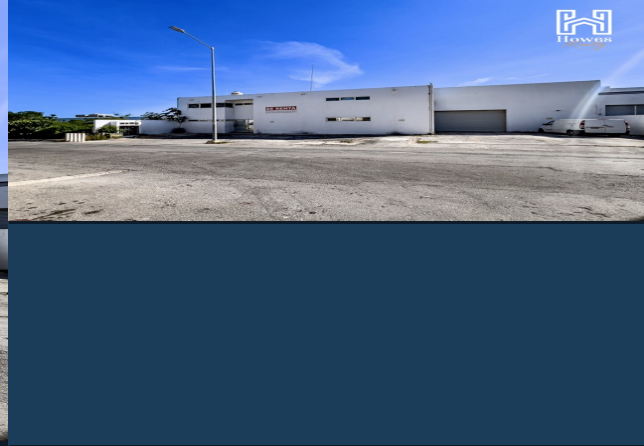

# BODEGA B EN RENTA BOSQUE REAL PLAYA DEL CARMEN

## \$45,000.00

USD

Playa del Carmen, Quintana Roo, México.

RECÁMARAS

1

BAÑOS

1

CONSTRUCCIÓN M<sup>2</sup>

300

ESTACIONAMIENTO

3

## DESCRIPCIÓN

Warehouse for Rent | Col. Bosque Real, Playa del Carmen ☐ Strategic location just meters from the Federal Highway! Ideal for storage, logistics, or commercial projects, with easy access and ample space for your business. ☐ Playa del Carmen - High growth area ☐ A few meters from the Federal Highway ☐ Versatile and easy-to-maneuver...