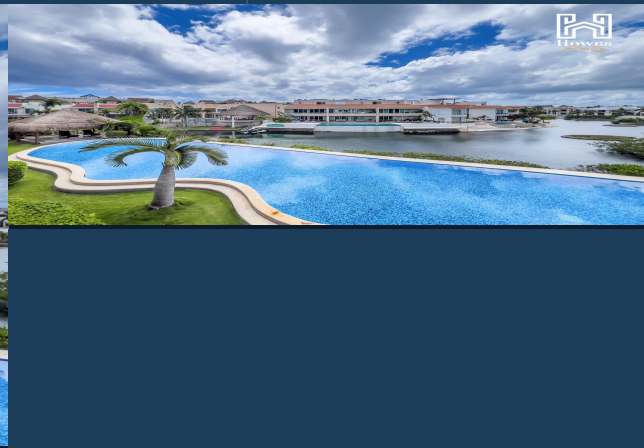

PENTHOUSE EN VENTA FRENTE A LA LAGUNA KANTENAH BAY BLUE PUERTO AVENTURAS

\$7,500,000.00

USD

☐ Puerto Aventuras, Quintana Roo, México.

RECÁMARAS

2

BAÑOS

2CONSTRUCCIÓN M²**260**

ESTACIONAMIENTO

1

DESCRIPCIÓN

Located in the exclusive Bay Blue condominium, this apartment offers a tranquil and sophisticated residential experience, with a privileged view of the Kantenah Lagoon . Located on the first floor , this apartment boasts 260 square meters of total construction , functionally distributed and designed to maximize enjoyment of the natural surroundings. The interior space...

COMUNIDAD

- Campo de Golf 9 Hoyos
- Marina Comercial, Lago y Laguna
- Hoteles y Club de Playa
- Restaurantes y Tiendas
- Club de Yates
- Skate Park y Canchas deportivas
- Seguridad 24/7
- Colegio Puerto Aventuras
- Clinica de Salud La Joya