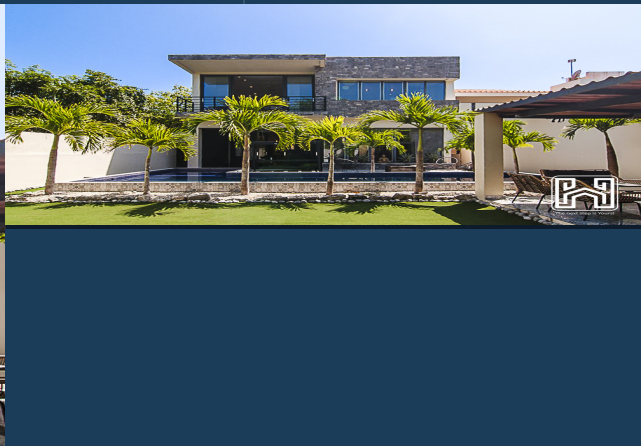

CASA ESCALERA EN VENTA FRENTE AL CAMPO DE GOLF EN PUERTO AVENTURAS

\$980,000.00

USD

□□ Puerto Aventuras, Quintana Roo, México.

RECÁMARAS

4

BAÑOS

3.5CONSTRUCCIÓN M²**450**

ESTACIONAMIENTO

2

DESCRIPCIÓN

House for sale facing the golf course - Puerto Aventuras Located in the exclusive Caleta Yalku area, this luxury residence offers a perfect combination of comfort, efficiency, and modern design. Built on a 480 m² lot with 450 m² of construction, this two-story house features four spacious bedrooms, 3.5 bathrooms, and everything you need to...