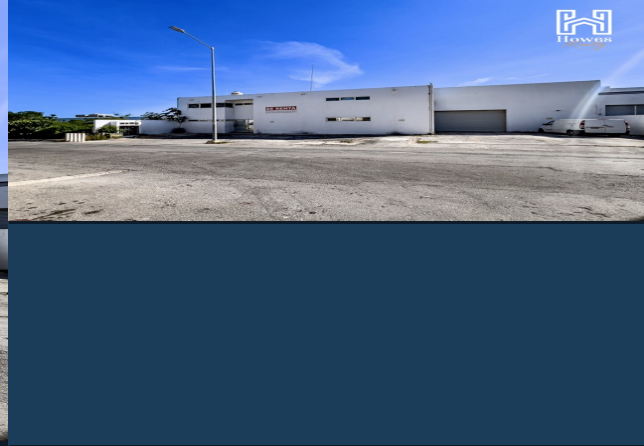

# BODEGA B EN RENTA BOSQUE REAL PLAYA DEL CARMEN

# \$45,000.00

**USD**

Playa del Carmen, Quintana Roo, México.

RECÁMARAS

**1**

BAÑOS

**1**CONSTRUCCIÓN M<sup>2</sup>**300**

ESTACIONAMIENTO

## DESCRIPCIÓN

Warehouse for Rent | Col. Bosque Real, Playa del Carmen ☐ Strategic location just meters from the Federal Highway! Ideal for storage, logistics, or commercial projects, with easy access and ample space for your business. ☐ Playa del Carmen - High growth area ☐ A few meters from the Federal Highway ☐ Versatile and easy-to-maneuver...